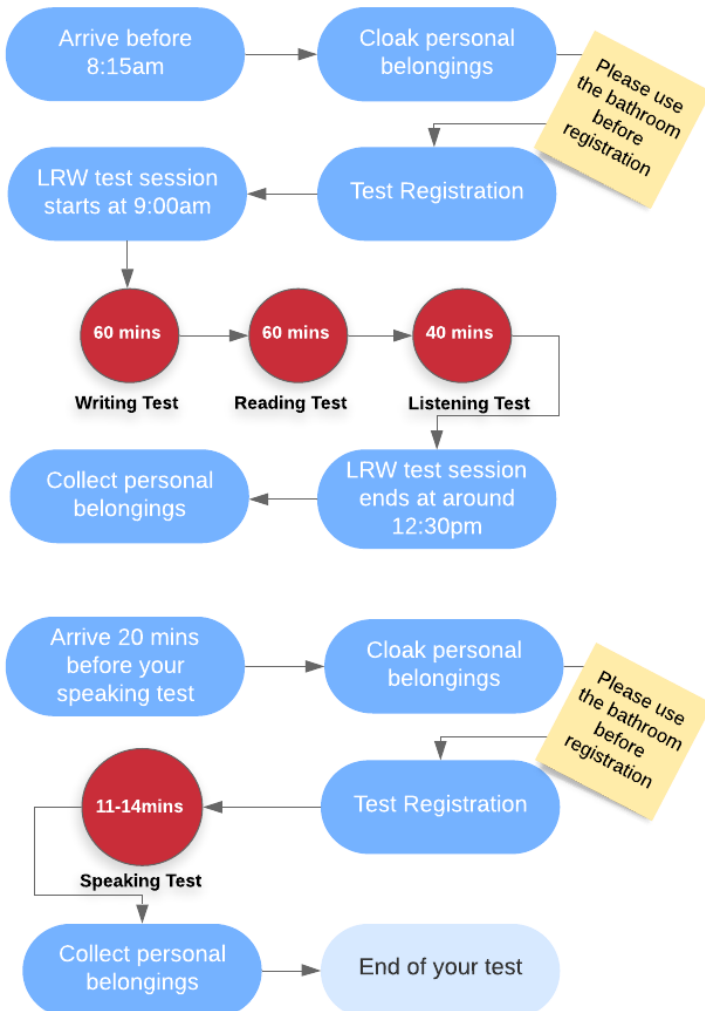

Below is an outline of the test day:

Please note the Speaking test will be conducted on Level 6, 388 Bourke St, Melbourne, VIC 3000

IELTS™

Official Test Centre

What to bring with you to your test

- Original valid passport or other approved ID - *Certified copies or expired passport or approved ID CANNOT be accepted. If you forget to bring your passport or other approved ID, unfortunately, we are unable to let you sit the test or process a refund or a transfer. If you miss any part of the test, unfortunately your test cannot be re-scheduled.*
- If you would like to bring water, please ensure that it is in a clear, see-through bottle.

Please note that the following items are not allowed in the test room

- Any stationery, including but not limited to, pens, pencils, highlighters, correction fluids (*We will provide you with pencil and eraser*)
- Food, including snacks
- Any electronic devices, including all kinds of watches (your phone will need to be switched off and placed in the locker before you enter the test room)
- Jackets, jumpers, hoodies with pockets, large and bulky winter coats, scarves, gloves, caps/hats – Please prepare the right layers of clothes, as the test room has been pre-set to 23°C~25°C.