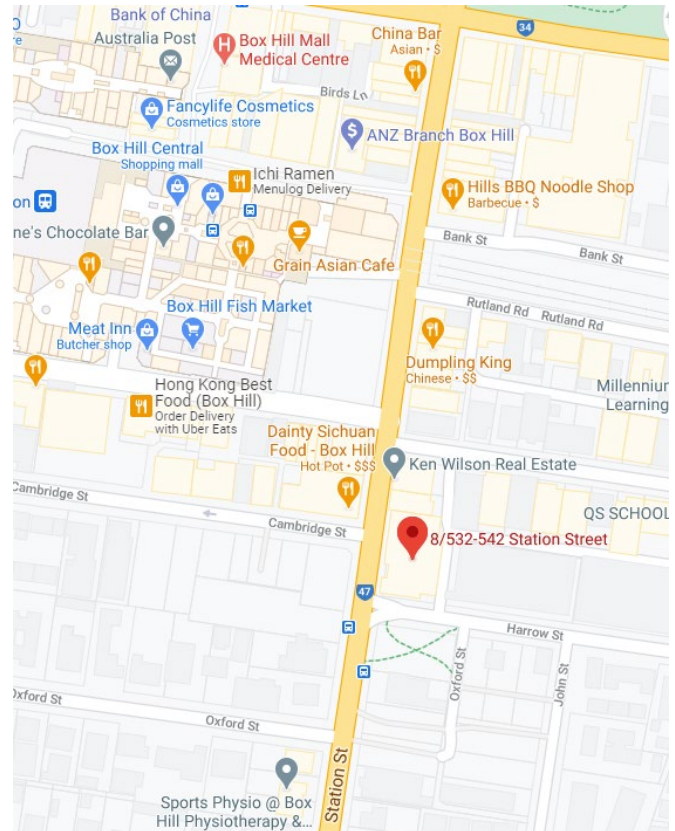

👉 Evening session:

- **Test Registration: 20 mins before your Speaking test**
- **Speaking test – Refer to your booking confirmation email**
- **17:00 - Pre-test verification**
- **17:30 to 20:15 - Listening, Reading and Writing test**